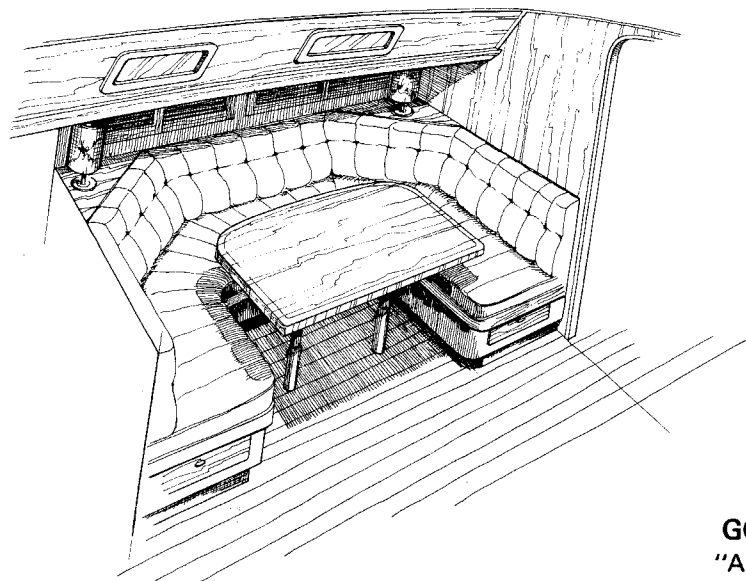

GW 42

PRELIMINARY
GOLDEN WAVE 42
"ARTIST IMPRESSION"
GOLDEN WAVE SHIPYARD, LTD.
863-865 Lai Chi Kok Road,
Cheungshawan, Kowloon,
Hong Kong.

The illustrations and descriptions given in this sheet, which may include certain optional items, are intended as a general guide only, and must not be taken as binding. The Shipyard reserves the right to make, at any moment and without notice, any changes it thinks necessary to improve the craft and its appearance or to meet any requirements of manufacturing or commercial nature.