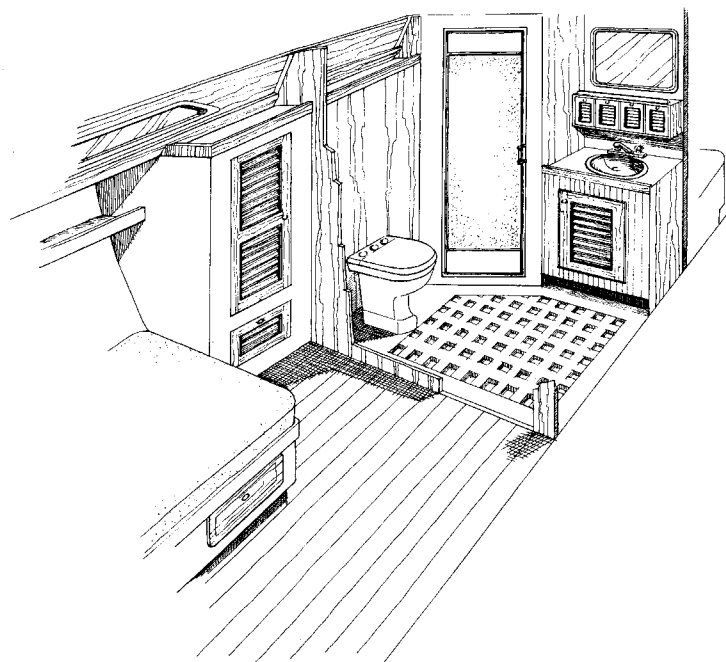

GW 42

PRELIMINARY
GOLDEN WAVE 42
"ARTIST IMPRESSION"
GOLDEN WAVE SHIPYARD, LTD.
863-865 Lai Chi Kok Road,
Cheungshawan, Kowloon,
Hong Kong.

The illustrations and descriptions given in this sheet, which may include certain optional items, are intended as a general guide only, and must not be taken as binding. The Shipyard reserves the right to make, at any moment and without notice, any changes it thinks necessary to improve the craft and its appearance or to meet any requirements of manufacturing or commercial nature.