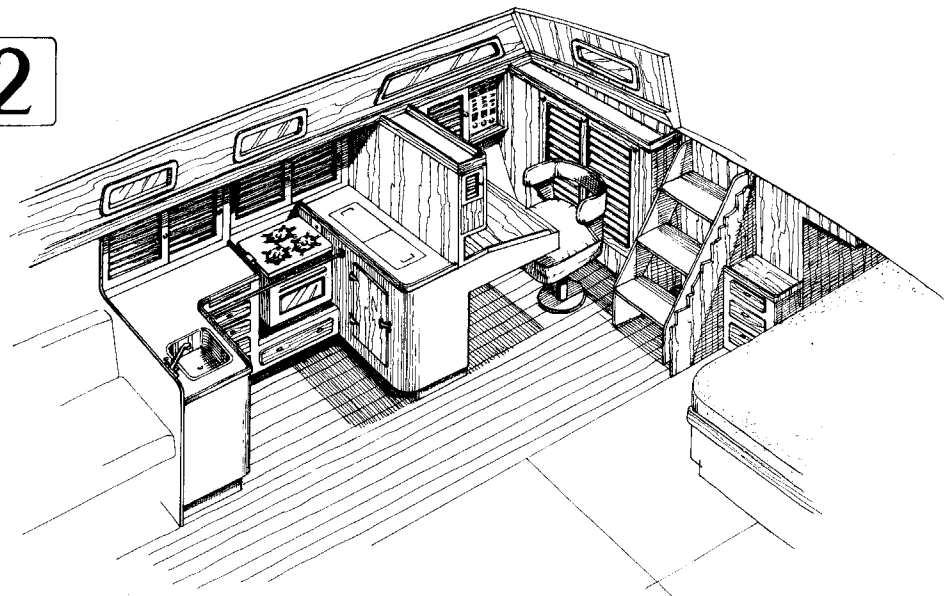

GW 42

PRELIMINARY
GOLDEN WAVE 42
"ARTIST IMPRESSION"
GOLDEN WAVE SHIPYARD, LTD.
863-865 Lai Chi Kok Road,
Cheungshawan, Kowloon,
Hong Kong.

The illustrations and descriptions given in this sheet, which may include certain optional items, are intended as a general guide only, and must not be taken as binding. The Shipyard reserves the right to make, at any moment and without notice, any changes it thinks necessary to improve the craft and its appearance or to meet any requirements of manufacturing or commercial nature.